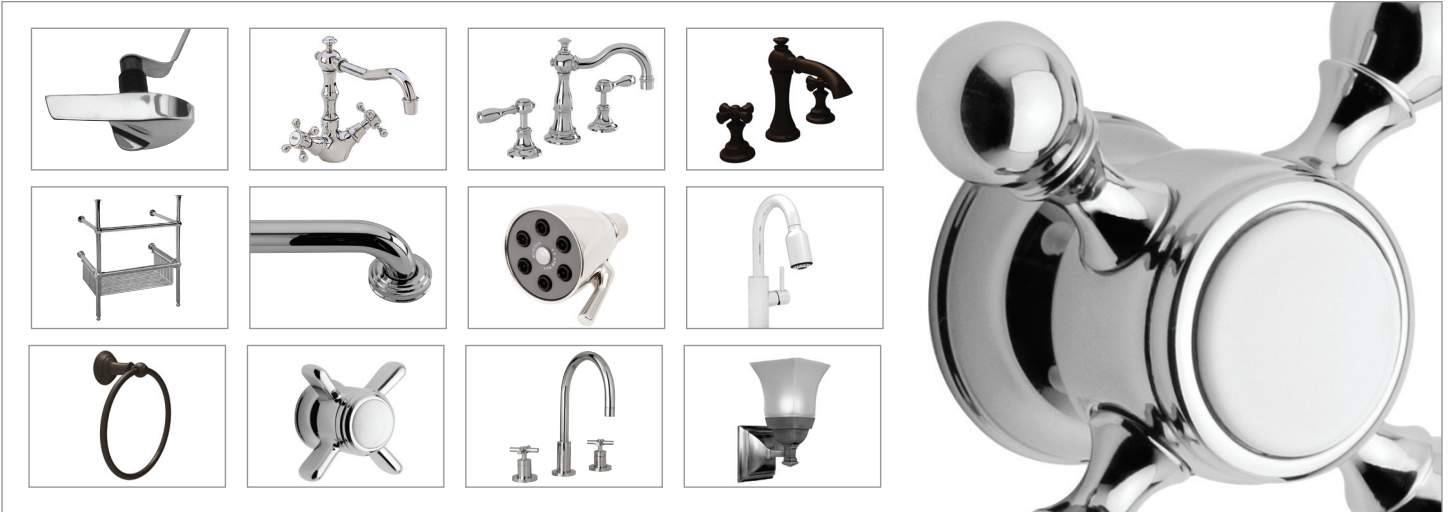

NEWPORT BRASS
 Flawless Beauty. From Faucet to Finish.™

Flawless Beauty From Faucet to Finish

Newport • www.newportbrass.com
 Designer Faucets and Accessories for the Bathroom

Newport Brass creates products with a definitive statement of character and craftsmanship, complemented by timeless designs, still treasured today.

All Newport Brass products feature solid brass construction, quarter-turn ceramic disc cartridges, stainless steel braided supplies and 3/4" Roman tub fillers.

Newport Brass has also converted to 100% laminar flow aerators since transitioning to 1.5 gpm for Newport Brass Faucets.

Products:

- Bathroom
- Kitchen
- Shower
- Bar Faucets
- Valve Roughs
- Console Racks
- Decorative Lighting
- Grab Bars
- Tank Levers
- Accessories
- 26 Finishes

BRASSTECH
 under the sink solutions

EPA
WaterSense
 PARTNER